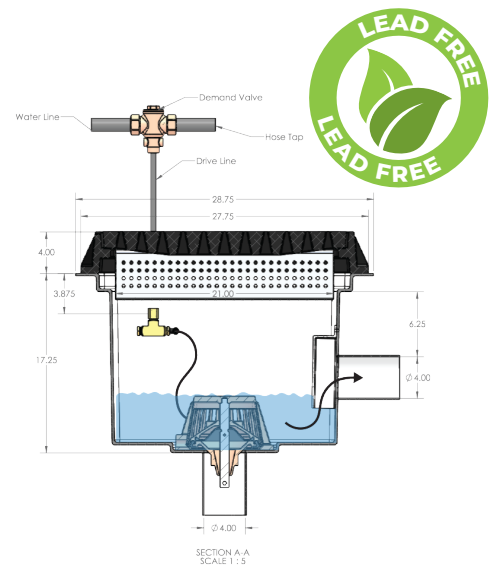

Made in AMERICA