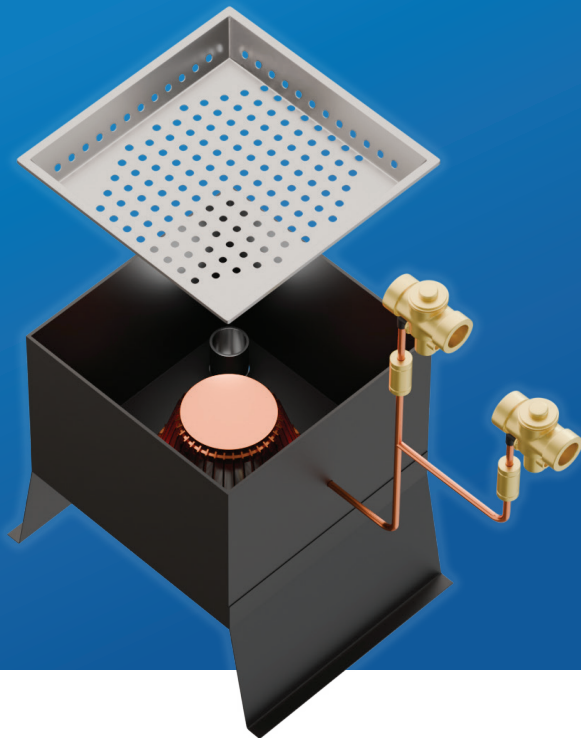

WASTEWATER DIVERSION SYSTEMS, INC.

WDS ON DEMAND

Over 45 years Experience | 100% American-Owned and Operated

UNDERSINK DISHWATER TRANSFER SYSTEM

Ideal for outdoor, uncovered dining, cooking, or entertainment areas with sinks exposed to rain. The WDS Undersink Dish Water Transfer System directs dishwater to the sewer and rainwater to the storm drain automatically.

Model WDS-USDWTS

Features

- WDS 2 x 2 Undersink custom Stainless-Steel pit
- WDS 6" Transfer Valve (installed in pit)
- WDS 1" ON-Demand Valve (2 required, hot & cold water)
- WDS 2 x 2 Under sink custom SS Silt and Solids Basket.