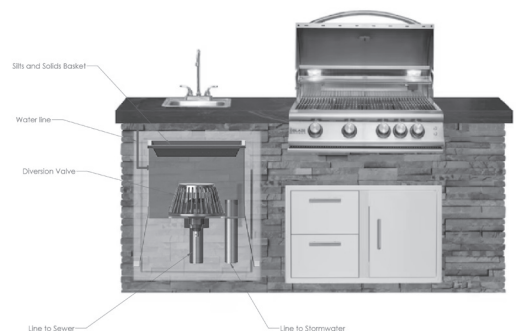

WASTEWATER DIVERSION SYSTEMS, INC.

WDS ON DEMAND

Over 45 years Experience | 100% American-Owned and Operated

UNDERSINK DISHWATER TRANSFER SYSTEM

Ideal for outdoor, uncovered dining, cooking, or entertainment areas with sinks exposed to rain. The WDS Undersink Dish Water Transfer System directs dishwater to the sewer and rainwater to the storm drain automatically.

Model WDS-USDWTS

Features

- WDS 2 x 2 Undersink custom Stainless-Steel pit
- WDS 6" Transfer Valve (installed in pit)
- WDS 1" ON-Demand Valve (2 required, hot & cold water)
- WDS 2 x 2 Under sink custom SS Silt and Solids Basket.