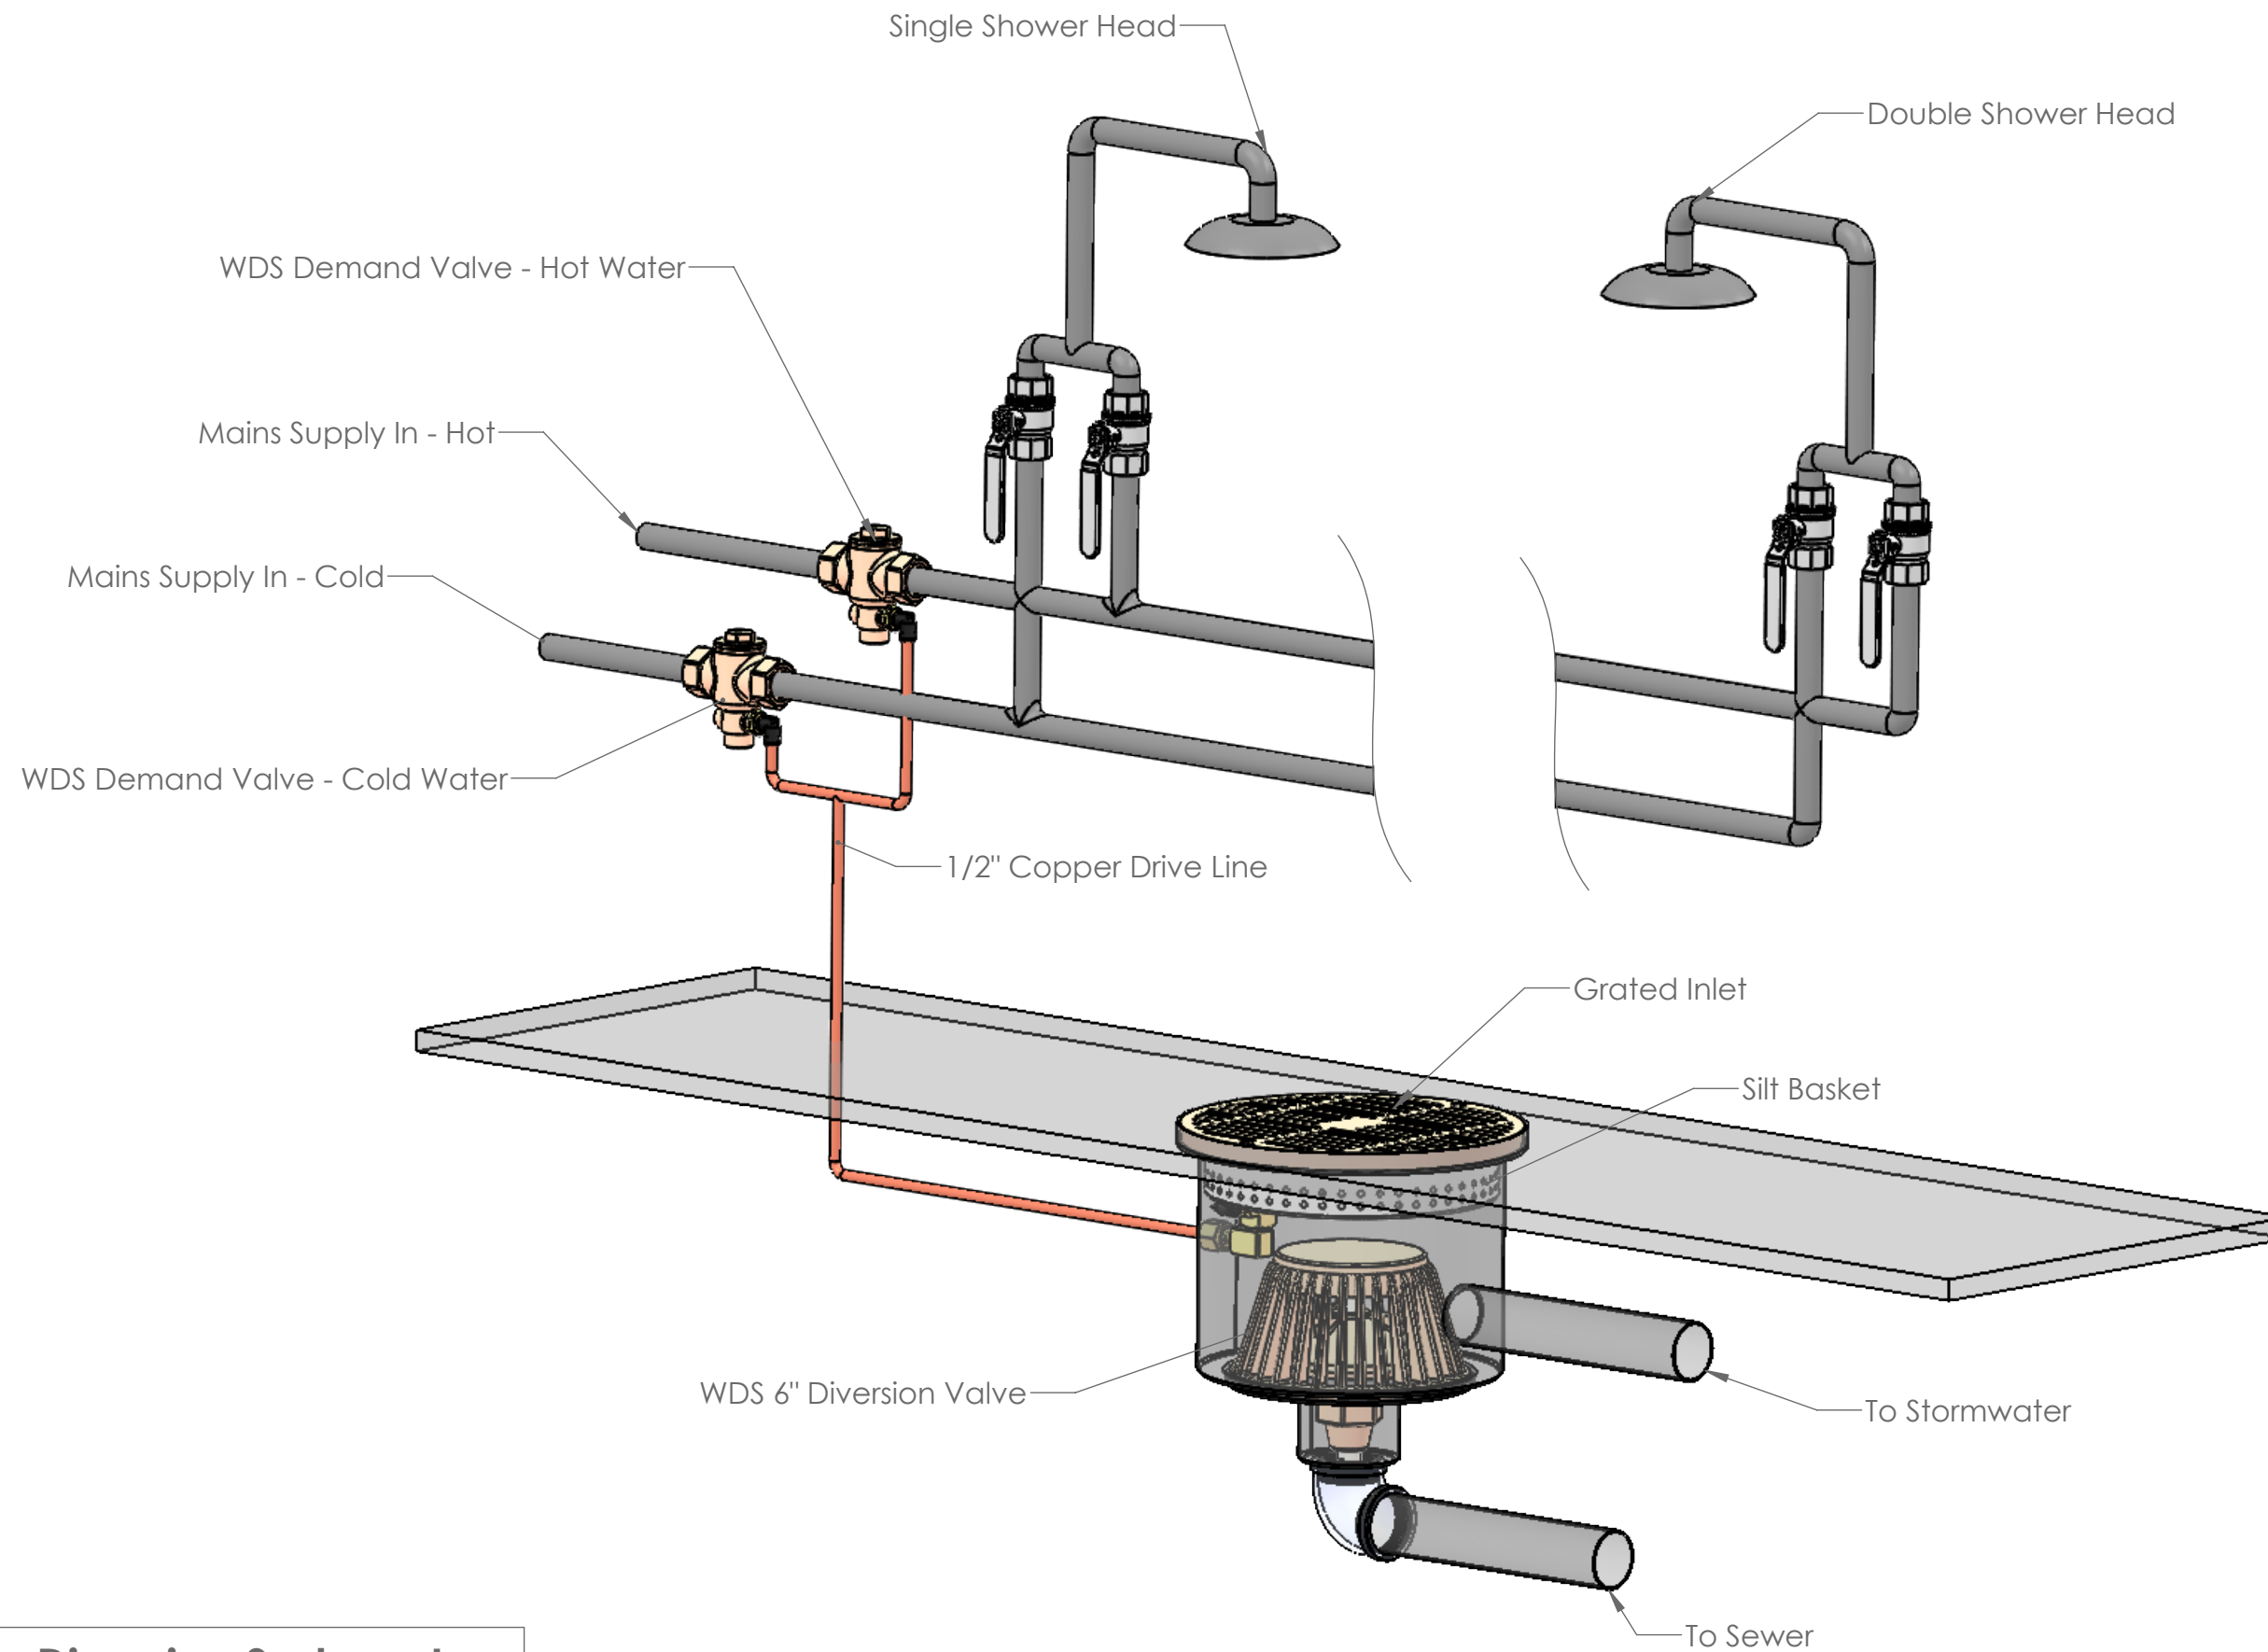

Wastewater Diversion Systems Inc
 (804) 730-1280
 8418 Erle Rd
 Mechanicsville, VA 23116

WDS-BDPWTS

(Beach, Deck, Pool Shower System)

5/28/2024

SEK

Wastewater Diversion Systems Inc
 (804) 730-1280
 8418 Erle Rd
 Mechanicsville, VA 23116

WDS-BDPWTS

(Beach, Deck, Pool Shower System)

5/28/2024

SEK