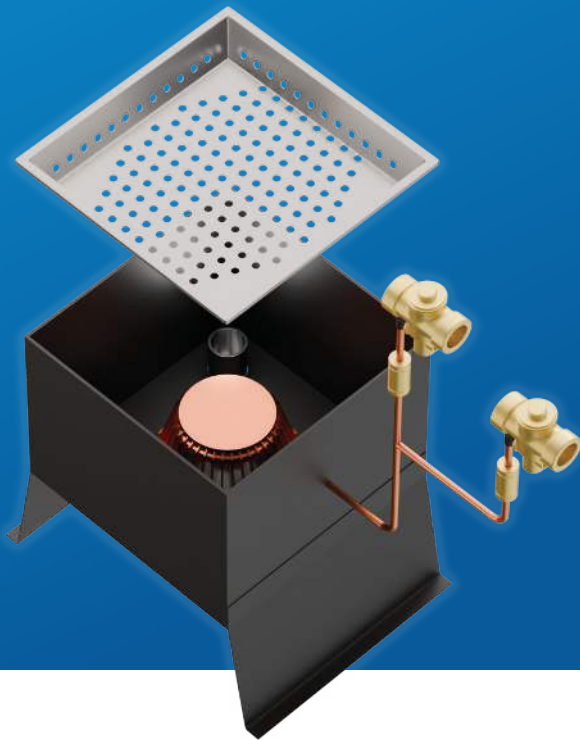

WASTEWATER DIVERSION SYSTEMS, INC.

WDS ON DEMAND

Over 45 years Experience | 100% American-Owned and Operated

UNDERSINK DISHWATER TRANSFER SYSTEM

Ideal for outdoor, uncovered dining, cooking, or entertainment areas with sinks exposed to rain. The WDS Undersink Dish Water Transfer System directs dishwater to the sewer and rainwater to the storm drain automatically.

Model WDS-USDWTS

Features

- WDS 2 x 2 Undersink custom Stainless-Steel pit
- WDS 6" Transfer Valve (installed in pit)
- WDS 1" ON-Demand Valve (2 required, hot & cold water)
- WDS 2 x 2 Under sink custom SS Silt and Solids Basket.